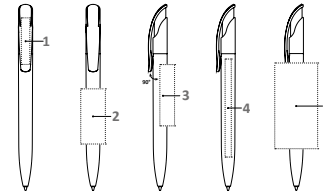

## ART. NO.3402

Push ball pen with visible parts made from recycled material

Matt opaque body surface, durable magic flow G2 refill (1.0mm), writing length up to 5,000m

Ink colour: black

Please note that recycled material may show slight colour variations.

## BRANDING / AREA

Clip	1 Standard print	35 x 7mm or 40 x 5mm
	Digital print	35 x 7mm
Barrel	2 Standard print	45 x 20mm
	3 Standard print	50 x 12mm
	4 Digital print	80 x 7mm
	5 Standard print	60 x 35mm
		(from 1,000 pieces)