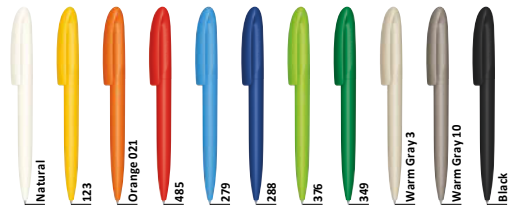

SKEYE BIO

Image scale 1:1

Your desired PMS colour
available from 20,000 pieces
(Surcharge £ 1,060)

ART. NO. 3290

Twist ball pen
bio-based material, matt surface,
senator® magic flow G2 refill (1.0 mm)
ink colour: black

Note:
The surface of products made of bio plastics
may show slight irregularities.

SERVICES

PMS Service: from 20,000 pieces

BRANDING / AREA

Clip	1	Standard print	35 x 6 mm
Barrel	2	Standard print	30 x 20 mm
	3	Digital print	50 x 7 mm
	4	Standard print	40 x 15 mm
	5	Standard print (from 1,000 pieces)	45 x 34 mm