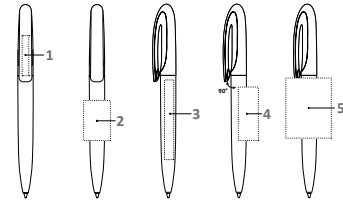

SKEYE BIO

Image scale 1:1

Your desired PMS colour
available from 20,000 pieces
(Surcharge £ 1,060)

ART. NO. 3290

Twist ball pen
bio-based material, matt surface,
senator® magic flow G2 refill (1.0 mm)
ink colour: black

Note:
The surface of products made of bio plastics
may show slight irregularities.

SERVICES

PMS Service: from 20,000 pieces

BRANDING / AREA

Clip	1	Standard print	35 x 6 mm
Barrel	2	Standard print	30 x 20 mm
	3	Digital print	50 x 7 mm
	4	Standard print	40 x 15 mm
	5	Standard print (from 1,000 pieces)	45 x 34 mm