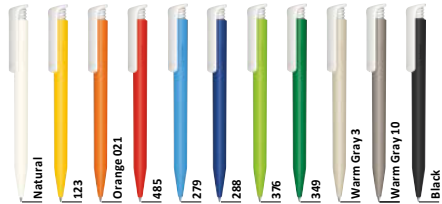

# SUPER HIT BIO

Image scale 1:1

Each Super Hit Bio ball pen is marked  
"biobased".

### Push ball pen

Barrel: bio-based material, matt surface,  
clip pusher: polished opaque, white, senator® magic  
flow X20 refill (1.0 mm), ink colour: black  
Note:

The surface of products made of bio plastics  
may show slight irregularities.