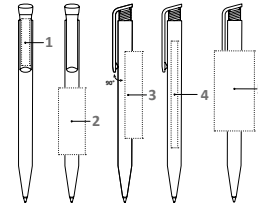

# SUPER HIT BIO

Image scale 1:1

Each Super Hit Bio ball pen is marked  
"biobased".

### Push ball pen

Barrel: bio-based material, matt surface,  
clip pusher: polished opaque, white, senator® magic  
flow X20 refill (1.0 mm), ink colour: black  
Note:

The surface of products made of bio plastics  
may show slight irregularities.

## BRANDING / AREA

Clip	1	Standard print	35 x 6 mm
		Digital print	35 x 7 mm
Barrel	2	Standard print	50 x 20 mm
	3	Standard print	65 x 13 mm
	4	Digital print	80 x 7 mm
	5	Standard print (from 1,000 pieces)	60 x 30 mm