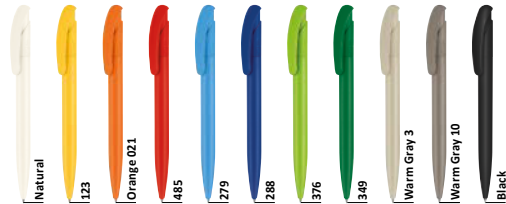

NATURE PLUS BIO

Image scale 1:1

Your desired PMS colour
available from 20,000 pieces
(Surcharge £ 1,060)

ART. NO. 2796

Push ball pen
bio-based material,
matt surface,
senator® magic flow G2 refill (1.0 mm)
ink colour: black

Note:
The surface of products made of bio plastics
may show slight irregularities.

SERVICES

PMS Service: from 20,000 pieces

BRANDING / AREA

Clip	1 Standard print	30 x 5 mm
	Digital print	35 x 7 mm
Barrel	2 Standard print	45 x 20 mm
	3 Standard print	50 x 15 mm
	4 Digital print	80 x 7 mm