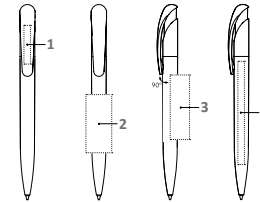

NATURE PLUS BIO

Image scale 1:1

Your desired PMS colour
available from 20,000 pieces
(Surcharge £ 1,060)

ART. NO. 2796

Push ball pen
bio-based material,
matt surface,
senator® magic flow G2 refill (1.0 mm)
ink colour: black

Note:
The surface of products made of bio plastics
may show slight irregularities.

SERVICES

PMS Service: from 20,000 pieces

BRANDING / AREA

Clip	1 Standard print	30 x 5 mm
	Digital print	35 x 7 mm
Barrel	2 Standard print	45 x 20 mm
	3 Standard print	50 x 15 mm
	4 Digital print	80 x 7 mm